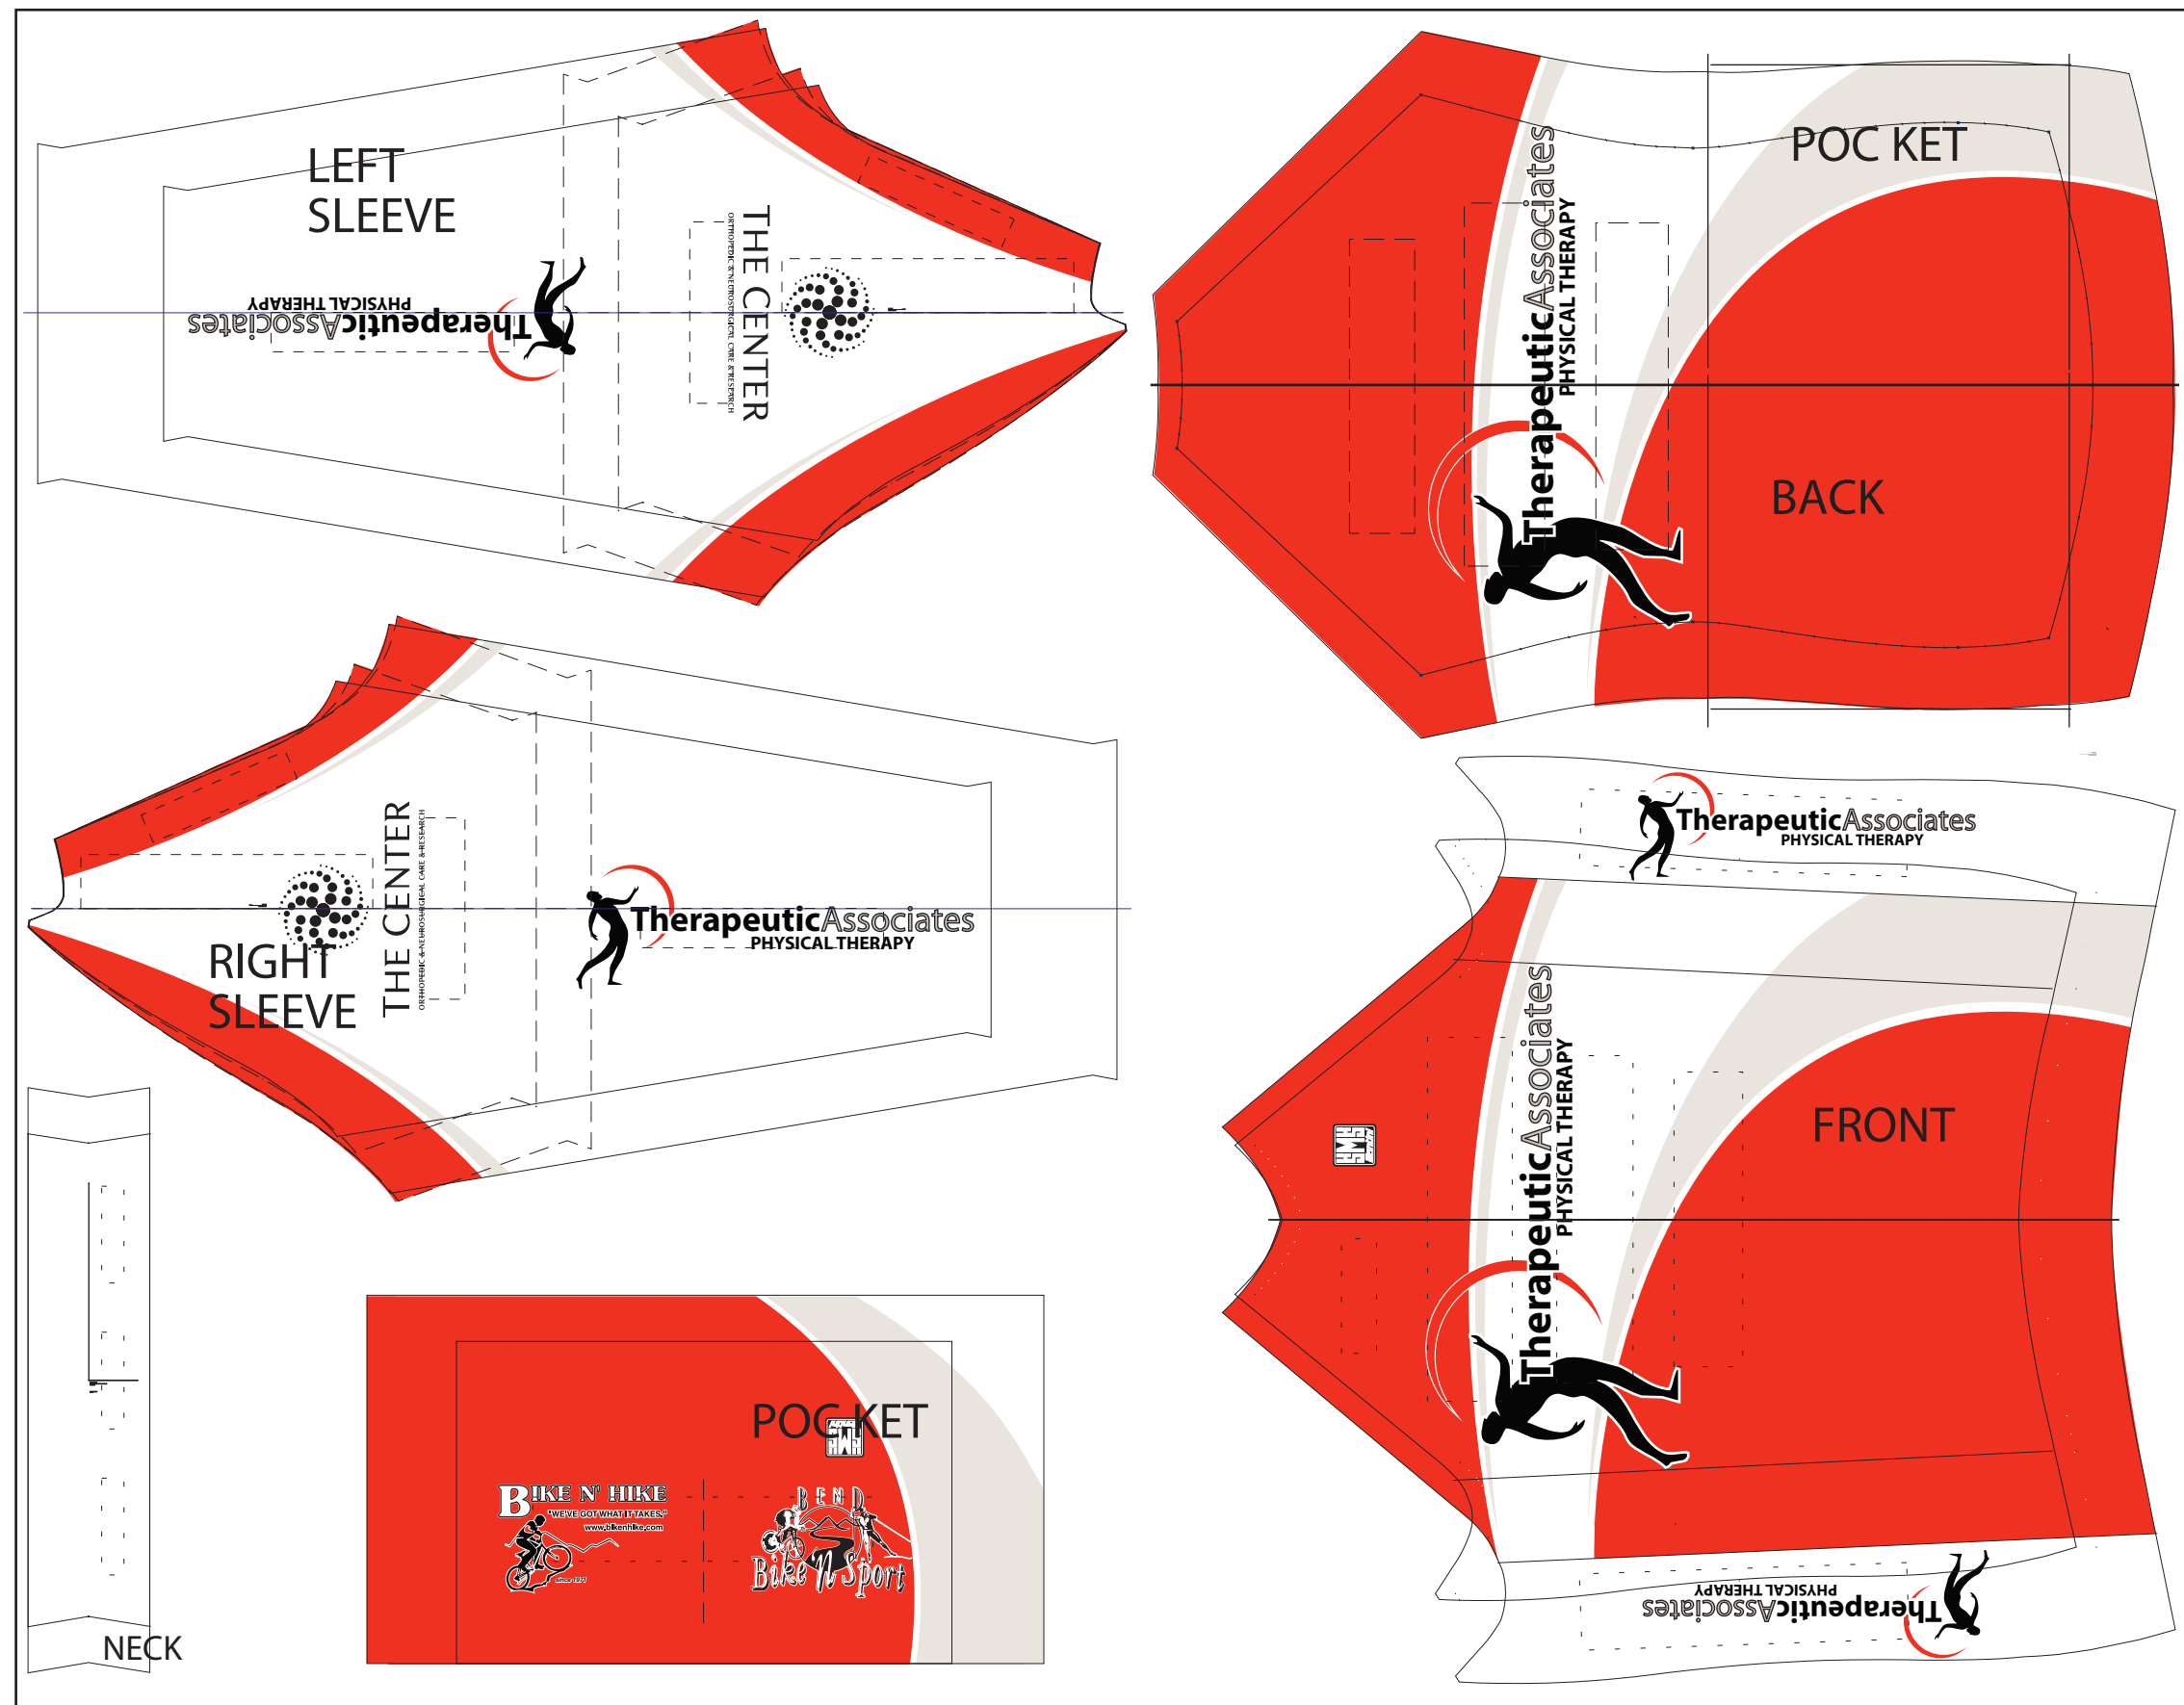

Long sleeves jersey
different
front and back

Artwork type K
Size 140x180 CM

Numbers of colors:

- Pantone 1795 Red
- 100% Black
- Warm Gray 2

Customer Therapeutic Associates Cycling

Design Jerry Inscoe

j.inscoe@comcast.net . 503-888-3752

Date 10.20.2005

Paper no. _____

SCALE 1:6

Customer's

N.B. YOU CAN PUT SPONSORS IN THE DASHED RECT ANGLES

All the designs that we create for the production of customized articles are protected by copyright. We retain all the legal rights to print or publish the sketches or images that we propose. In case the customized order is not produced, you are kindly requested to return all the designs in your hand and you will be invoiced the amount of Itl. 150.000 per sketch.